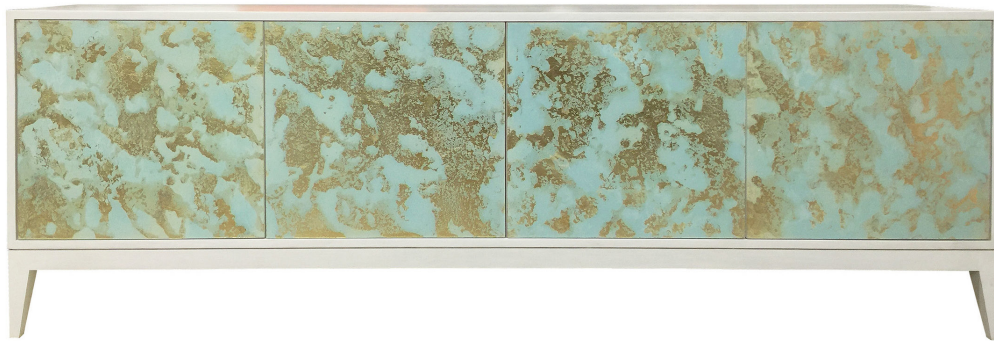

## Milano Mystic 4-Door Buffet

## Made to Order

Customizable options across size, material or finish- 10 to 12 weeks

---

Size: 84"W x 18"D x 29"H ( Custom sizes available)

Wood: Oak

Wood Finish: Painted Ivory

Glass: Venice Ball Part 1 ( Mystic Glass)