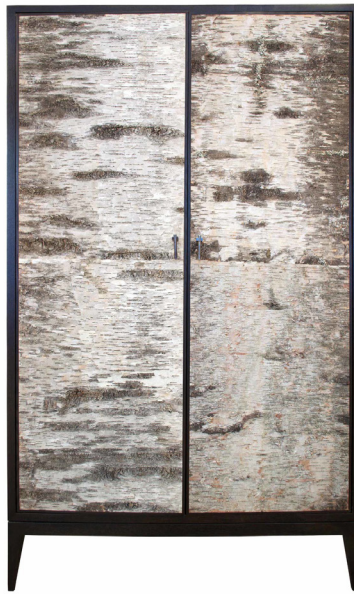

ercole

— H O M E —

2-Door Birch Bar Cabinet

Made to Order

Customizable options across size, material or finish- 10 to 12 weeks

Size: 44"W x 18"D x 74"H (Custom sizes available)

Wood: Oak

Wood Finish: Espresso, White Birch Panel