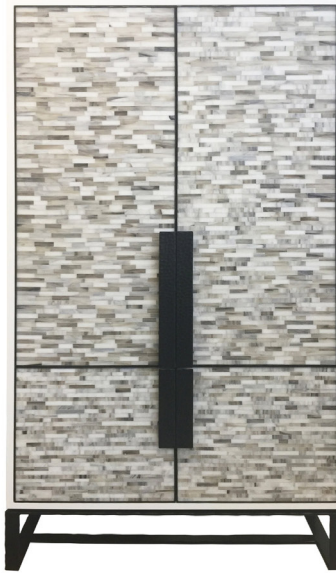

ercole

— H O M E —

4-Door Bar Cabinet with Chelsea Base

Made to Order

Customizable options across size, material or finish- 10 to 12 weeks

Size: 42"W x 16"D x 84"H (Custom sizes available)

Wood Finish: White Lacquer

Glass: London Gray, Icy White

Pattern: Luis

Base: Chelsea

Metal Finish: Natural Steel