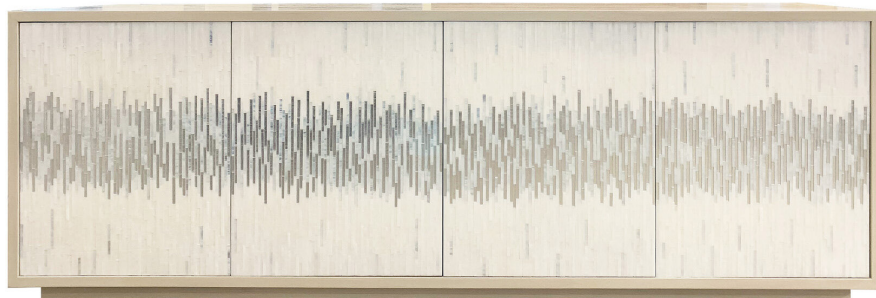

## Platform Wave 4-Door Buffet

## Made to Order

Customizable options across size, material or finish- 10 to 12 weeks

---

Size: 84"W x 20"D x 28"H

Wood: Oak

Wood Finish: Washed Ivory

Glass: Icy White, Wishpy White Silver, Silver

Pattern: Wave