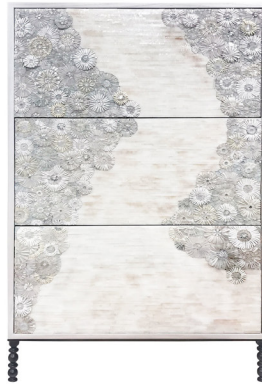

ercole

— H O M E —

Blossom Chest of 3 Drawers with Vintage Style Base

Made to Order

Customizable options across size, material or finish- 10 to 12 weeks

Size: 31"W x 18"D x 51"H (Custom sizes available)

Wood: Oak

Wood Finish: Washed White

Glass: Icy white , White+Ivory Mix

Pattern: Blossom

Base: Vintage Style (6"H)

Metal Finish: Dark Bronze