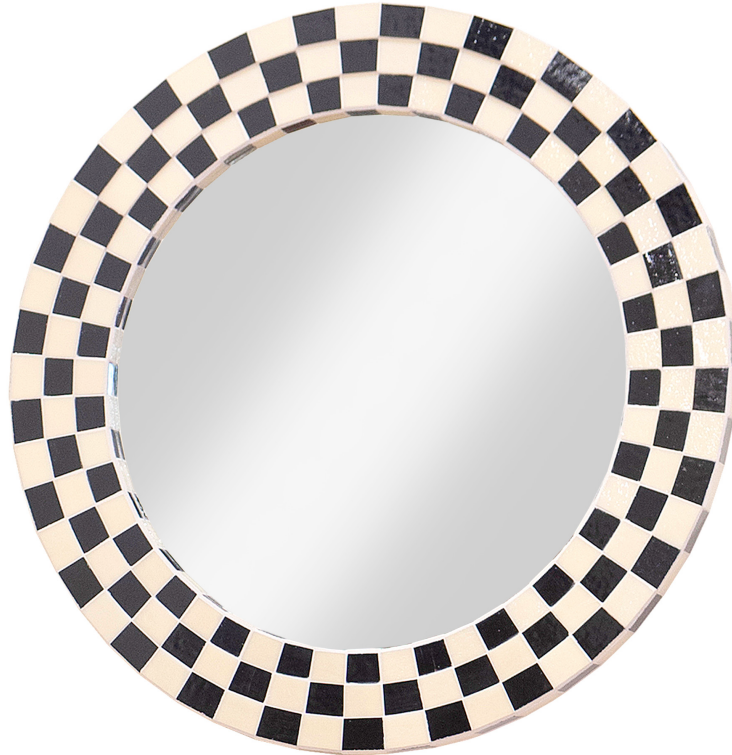

## Checkered Mirror - Round

### **Made to Order**

Customizable options across size, material or finish - 10 to 12 weeks

---

**Size:** 30" Dia

4" Border

**Glass:** Ivory, Black

**Pattern:** Checkered