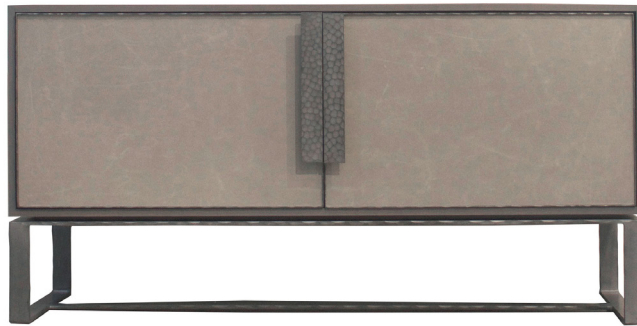

ercole

— H O M E —

Chelsea 2-Door Buffet

Made to Order

Customizable options across size, material or finish- 10 to 12 weeks

Size: 60"W x 18"D x 30"H (Custom Sizes Available)

Wood: Oak

Wood Finish: Espresso Gray

Metal Finish: Pewter (Hand Hammered)

Leather: Pearl