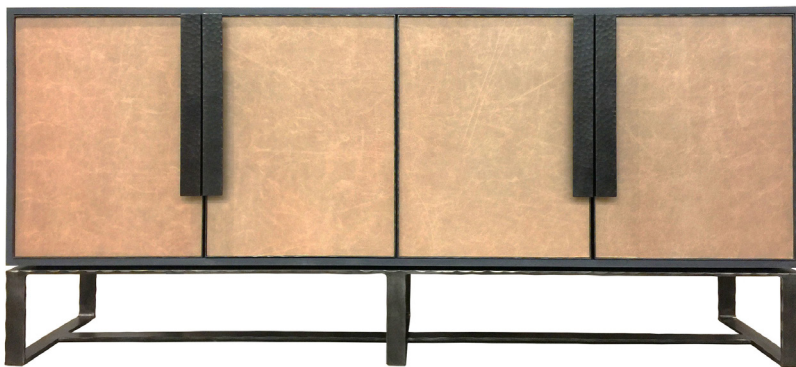

## Chelsea 4-Door Buffet

## Made to Order

Customizable options across size, material or finish- 10 to 12 weeks

---

Size: 72"W x 18"D x 30"H ( Custom Sizes Available)

Wood: Oak

Wood Finish: Espresso Gray

Metal Finish: Pewter ( Hand Hammered)

Leather: Pearl