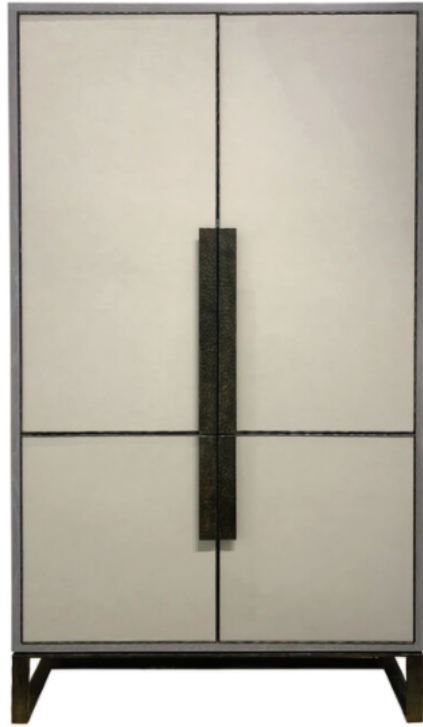

## Chelsea Media Armoire

## Made to Order

---

Size: 48"W x 20"D x 84"H (custom sizes available)

Wood: Oak

Wood Finish: Earl Gray Ceruse

Metal Finish: Dark Broze (Hand hammered metal)

Leather: C.O.L