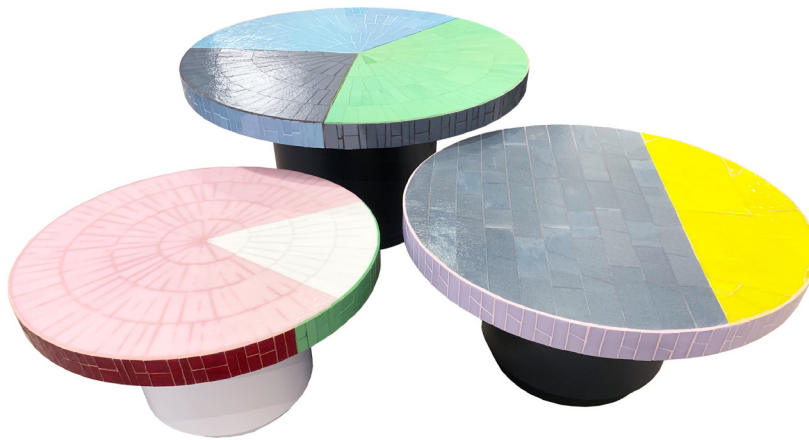

ercole

— H O M E —

Color Block Coffee Tables

Made to Order

Customizable options across size, material or finish- 10 to 12 weeks

Round Sunburst Table

Size: 29-1/2" Dia X 20"H

Wood: Maple

Wood Finish: Dark Grey

Glass: Slate, Basil, Sky

Pattern: Sunburst

Base: Cylinder

Round Table in Slate and Lemon

Size: 25" Dia X 17"H

Wood: Maple

Wood Finish: Dark Grey

Glass: Slate, Lemon, Solid Lavender

Pattern: Wide Stripes + Broken

Base: Cylinder

Round Sunburst Table in

Pink+White

Size: 22" Dia X 14"H

Wood: Maple

Wood Finish: Painted White

Glass: Solid White, Solid Pink, Red

Pattern: Sunburst

Base: Cylinder