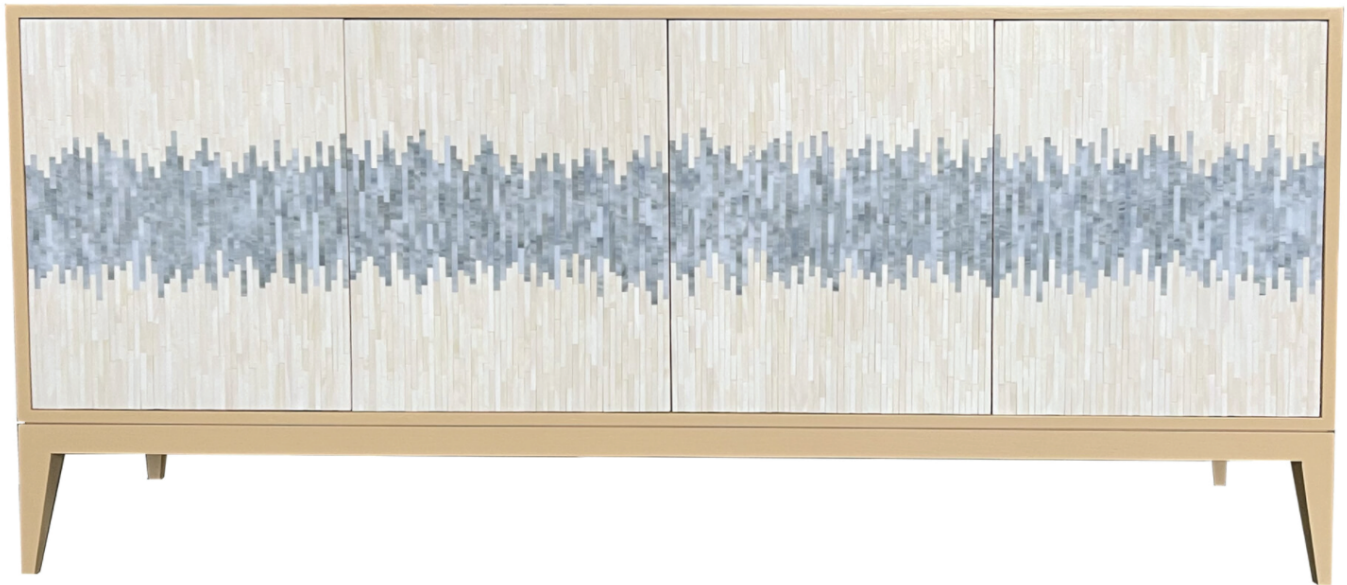

ercole

— H O M E —

Milano 4 - Door Wave Buffet

Made to Order

Customizable options across size, material or finish - 10 to 12 weeks

Size: 72"W x 18"D x 33"H

Wood: Oak

Wood Finish: Custom B.M.

Glass: Light Ivory, Powder Gray

Base: Milano Wood Legs