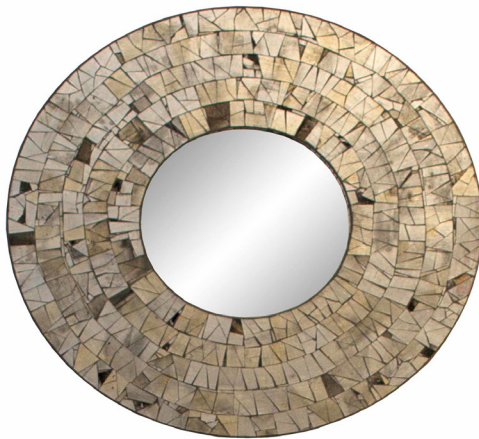

ercole

— H O M E —

Morning Dew Mirror

Made to Order

Customizable options across size, material or finish- 10 to 12 weeks

Size: 33" Diameter, 9" Border

Glass: Antique Silver, Antique Silver Shine

Pattern: Morning Dew