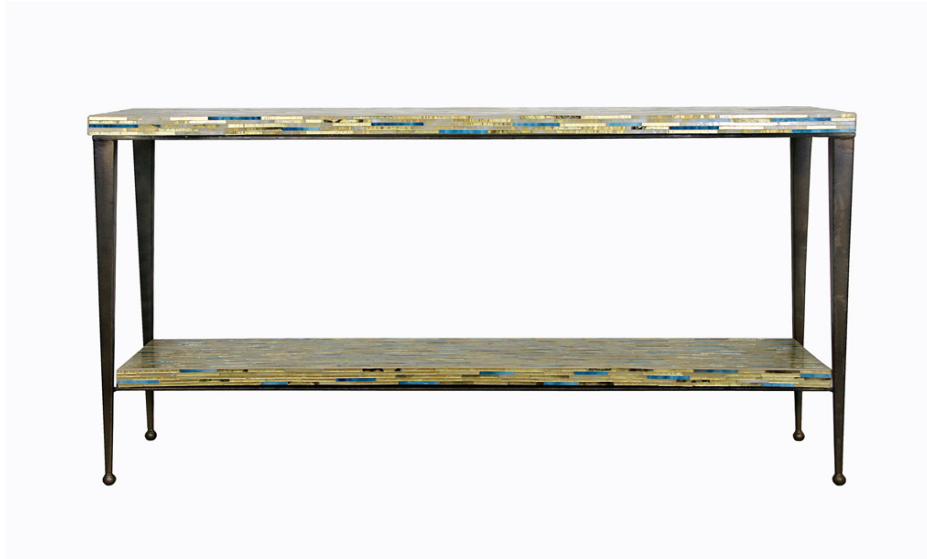

ercole

— H O M E —

Pavia Double Console

Made to Order

Customizable options across size, material or finish- 10 to 12 weeks

Size: 64"W x 14"D x 31"H (Custom sizes available)

Glass: Gold, Wispy White Gold, Turquoise

Metal Finish: Dark Gray

Base: Pavia