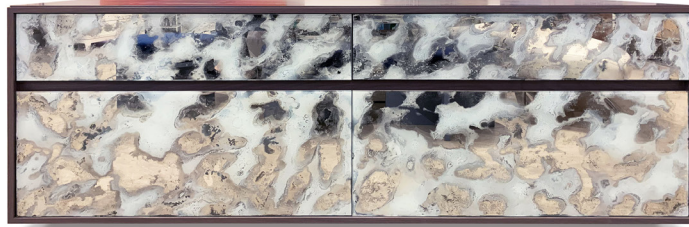

ercole

— H O M E —

Platform Chest of 4 Drawers

Made to Order

Customizable options across size, material or finish- 10 to 12 weeks

Size: 78"W x 22"D x 30"H (Custom sizes available)

Wood: Walnut

Wood Finish: Walnut Gray

Glass: White Dust

Base: Platform 2"H