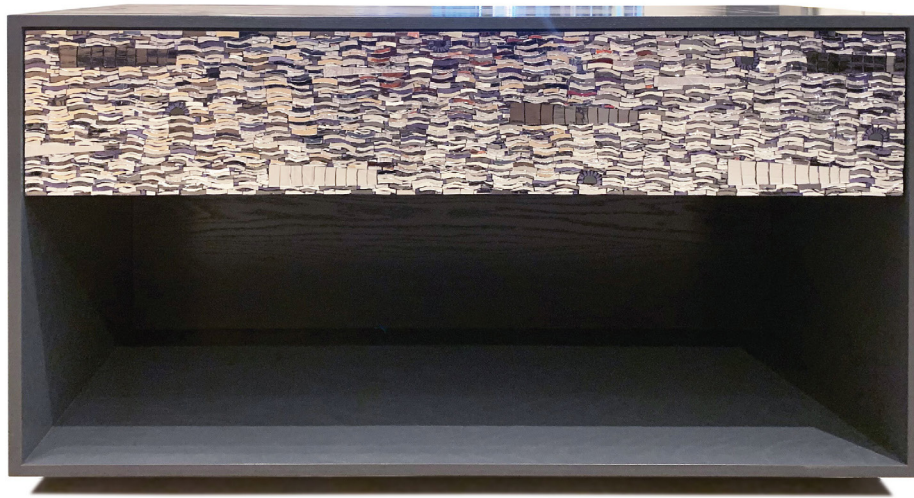

ercole

— H O M E —

Platform Ravenna 1-Drawer Nightstand

Made to Order

Customizable options across size, material or finish- 10 to 12 weeks

Size: 48"W x 20"D x 32"H (Custom sizes available)

Wood: Oak

Wood Finish: Dark Gray Lacquer with Grain

Pattern: Ravenna

Glass: Gray Mirror, Mirror, Silver, Purple Silver

Base: Platform 2-3/8"H