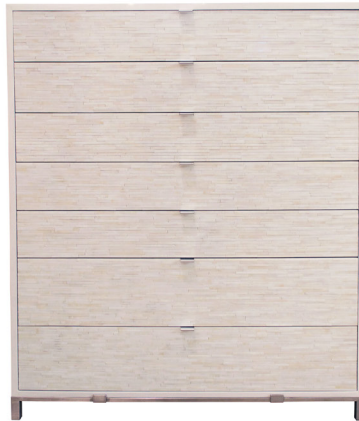

ercole

— H O M E —

Stainless Steel Base Chest of 7 Drawers

Made to Order

Customizable options across size, material or finish- 10 to 12 weeks

Size: 32"W x 18"D x 60"H (Custom sizes available)

Wood: Oak

Wood Finish: Washed Ivory

Glass: Ivory