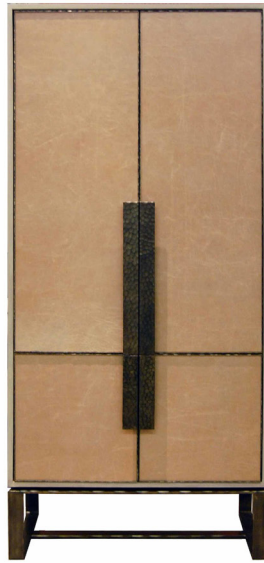

ercole

— H O M E —

Chelsea Armoire

Made to Order

Customizable options across size, material or finish- 10 to 12 weeks

Size: 34"W x 18"D x 74"H (Custom Sizes Available)

Wood: Oak

Wood Finish: Sand

Metal Finish: Dark Bronze (Hand Hammered)

Leather: Sand