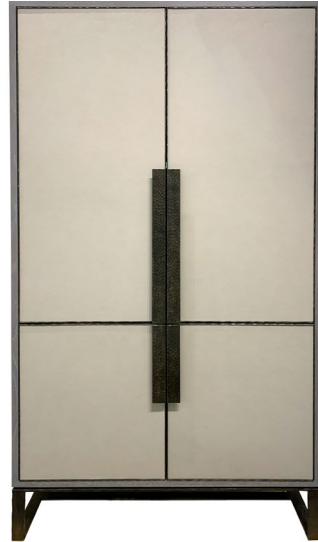

ercole

— H O M E —

Chelsea Armoire

Made to Order

Customizable options across size, material or finish- 10 to 12 weeks

Size: 47"W x 20"D x 84"H (Custom sizes available)

Wood: Oak

Wood Finish: Earl Gray Ceruse

Metal Finish: Dark Bronze (Hand hammered metal)

Leather: C.O.L.