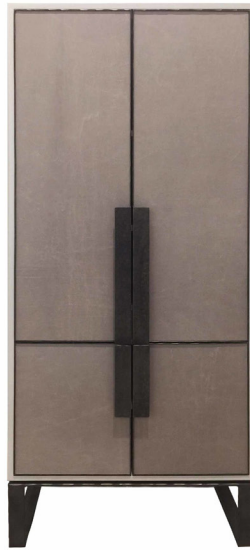

## Chelsea Bar Cabinet

## Made to Order

Customizable options across size, material or finish- 10 to 12 weeks

---

Size: 30"W x 16"D x 72"H ( Custom Sizes Available)

Wood: Oak

Wood Finish: Morning Grey

Metal Finish: Natural Steel ( Hand Hammered)